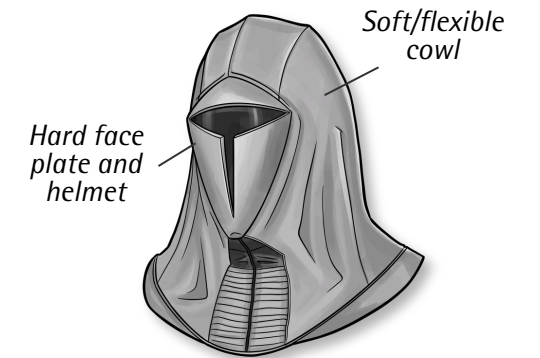

## A GUIDE TO THE CRL ERAS AND STYLES

Sabine Wren Gauntlet

Iron Heart  
(chest diamond)

Early Crusader  
Chest Armor

Fett Style Flak Vest

Paz Vizla  
Chest Armor

Neo-Crusader Helmet

Collar Armor