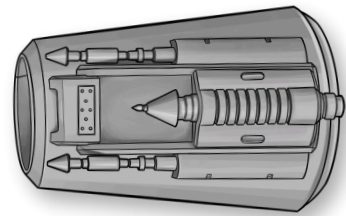

## A GUIDE TO THE CRL ERAS AND STYLES

Sabine Wren Gauntlet

Iron Heart  
(chest diamond)

Early Crusader  
Chest Armor

Fett Style Flak Vest

Paz Vizla  
Chest Armor

Neo-Crusader Helmet

Collar Armor

OT Fett Backplate