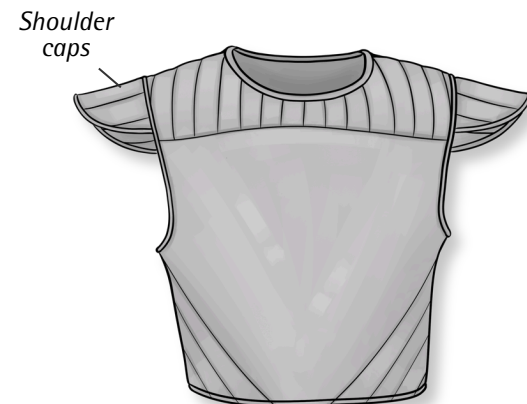

## A GUIDE TO THE CRL ERAS AND STYLES

Sabine Wren Gauntlet

Iron Heart  
(chest diamond)

Early Crusader  
Chest Armor

Fett Style Flak Vest

Paz Vizla  
Chest Armor

Neo-Crusader Helmet

Collar Armor

OT Fett Backplate