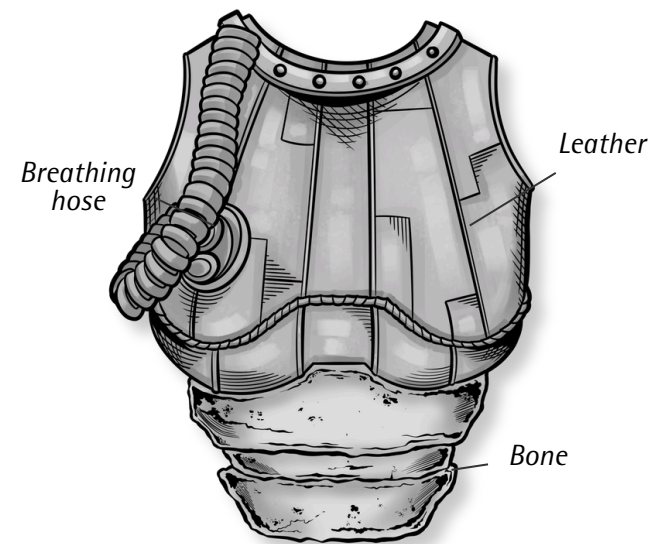

# MANDO MERCS COSTUME CLUB

## A GUIDE TO THE CRL ERAS AND STYLES

Sabine Wren Gauntlet

Iron Heart  
(chest diamond)

Early Crusader  
Chest Armor

Fett Style Flak Vest

Paz Vizla  
Chest Armor

Neo-Crusader Helmet

Collar Armor

OT Fett Backplate