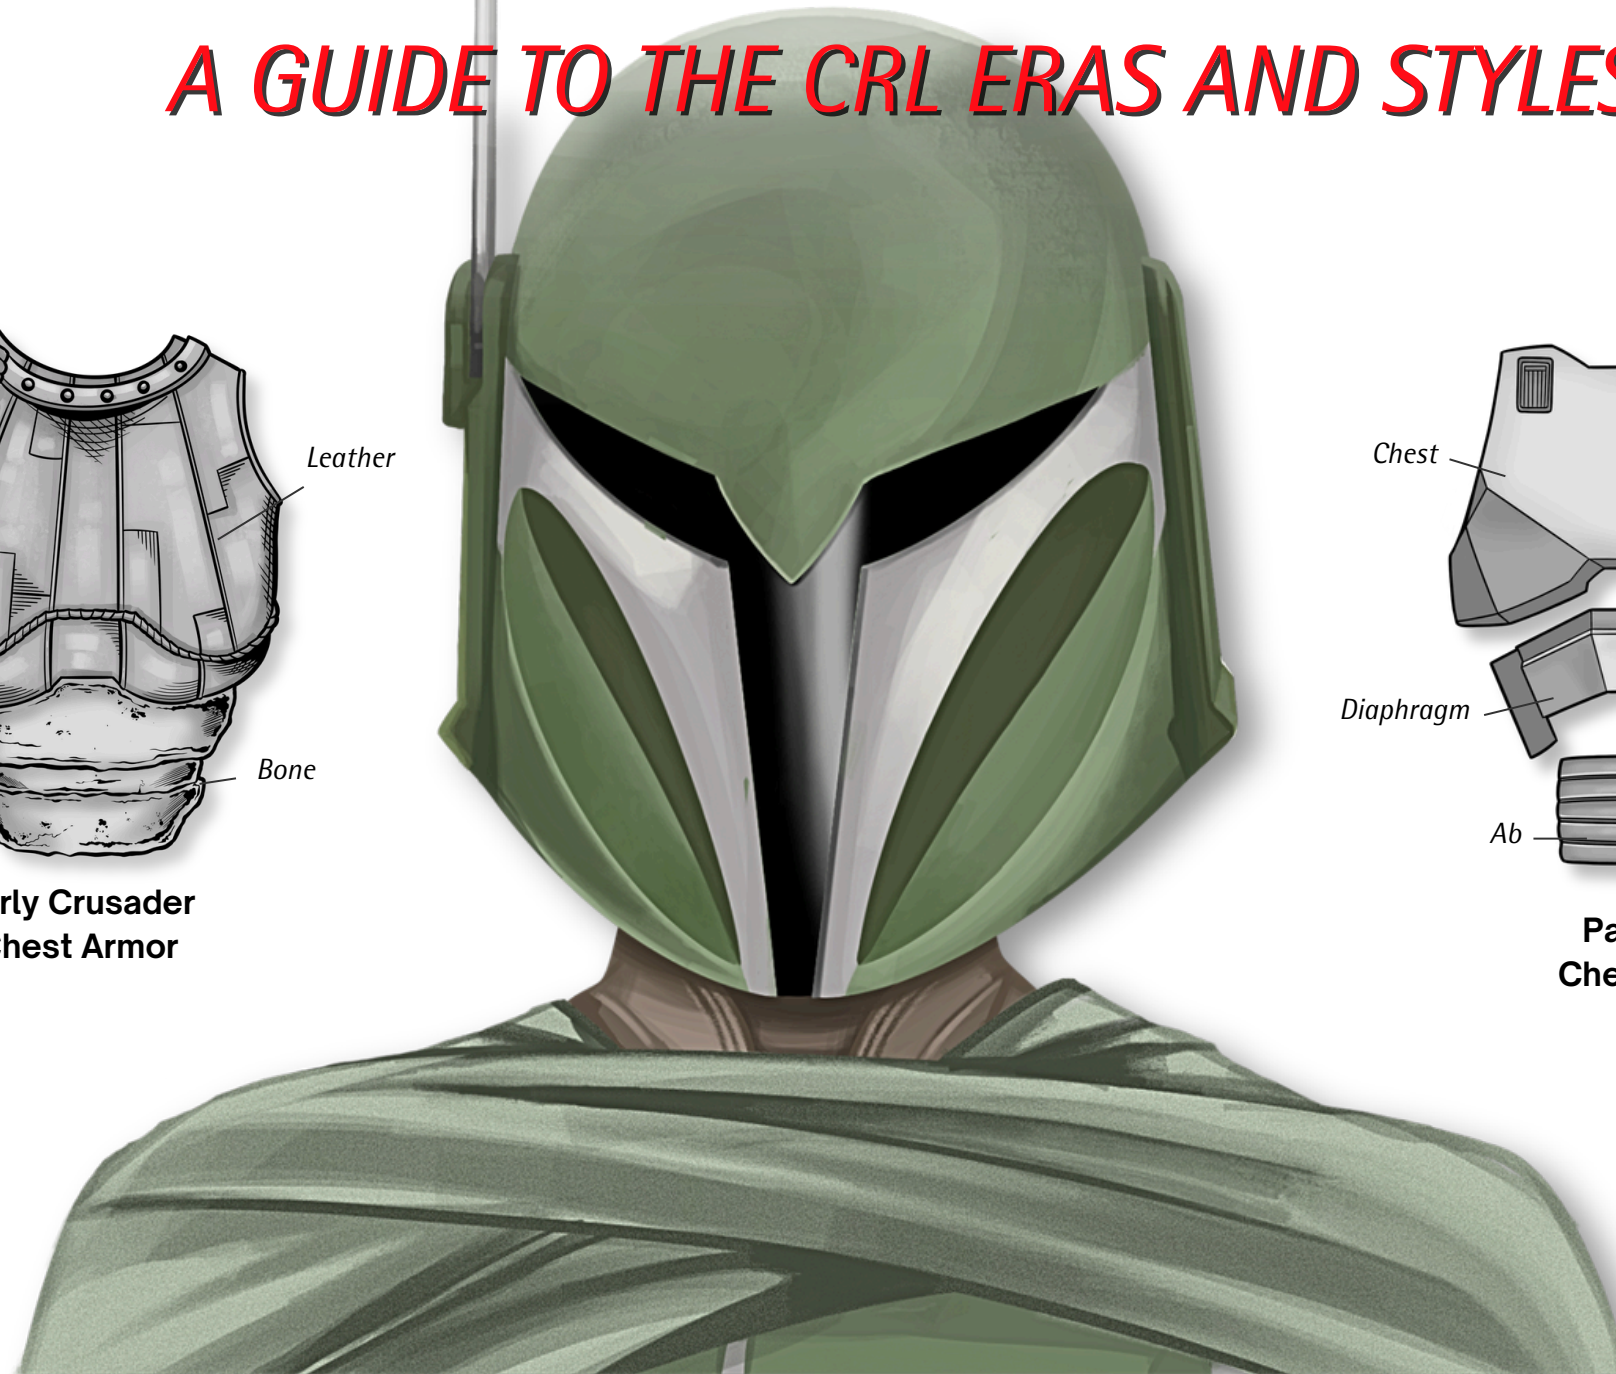

## A GUIDE TO THE CRL ERAS AND STYLES

Sabine Wren Gauntlet

Iron Heart  
(chest diamond)

Early Crusader  
Chest Armor

Fett Style Flak Vest

Paz Vizla  
Chest Armor

Neo-Crusader Helmet

Collar Armor