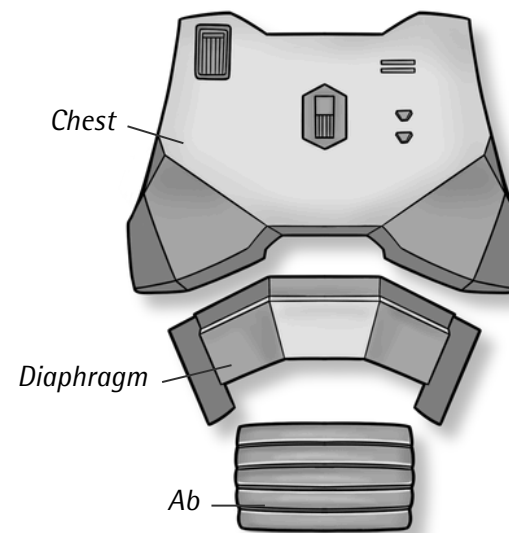

## A GUIDE TO THE CRL ERAS AND STYLES

Sabine Wren Gauntlet

Iron Heart  
(chest diamond)

Early Crusader  
Chest Armor

Fett Style Flak Vest

Paz Vizla  
Chest Armor

Neo-Crusader Helmet

Collar Armor

OT Fett Backplate